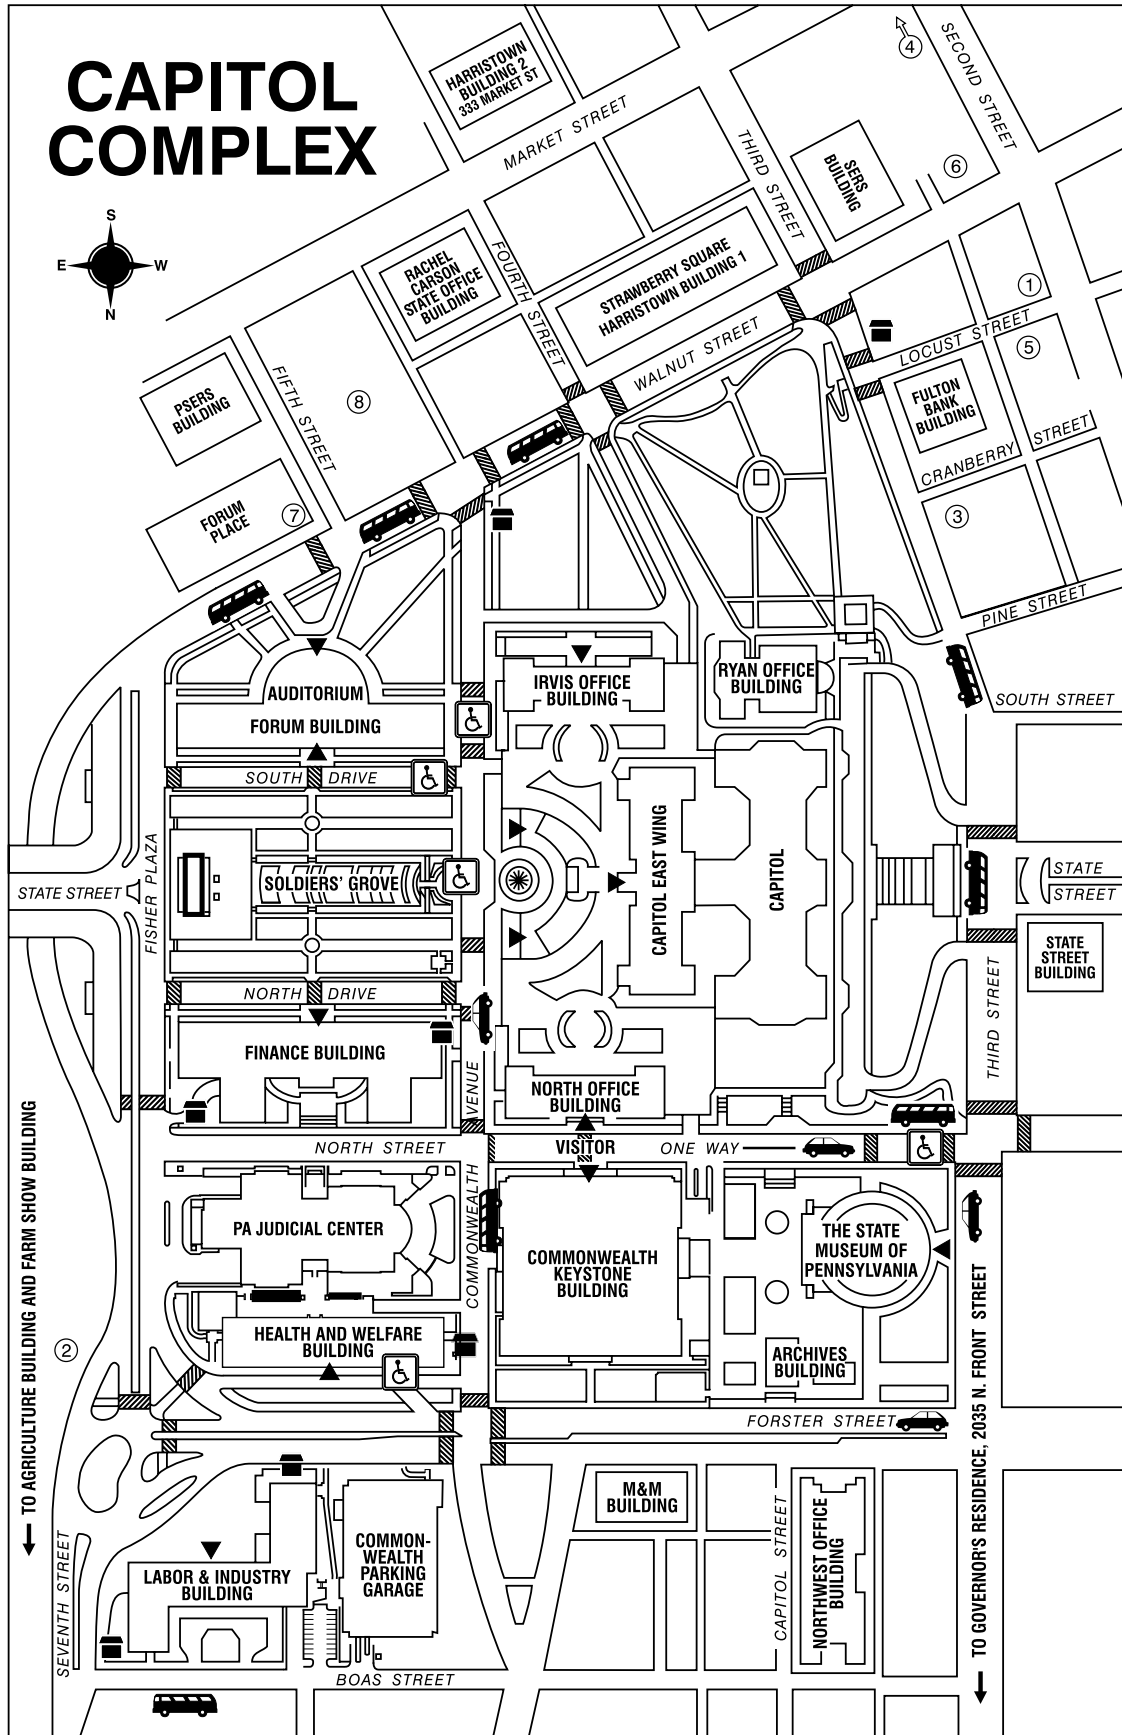

# CAPITOL COMPLEX

# CAPITOL COMPLEX

-  VISITOR SPACES FOR PERSONS WITH DISABILITIES
-  ON-STREET PARKING
-  BUS STOP
-  PUBLIC ENTRANCES
-  PEDESTRIAN CROSSING AREAS
-  AVAILABLE PARKING
-  BUS SHELTER
-  PENNSYLVANIA WAR VETERANS MEMORIAL FOUNTAIN