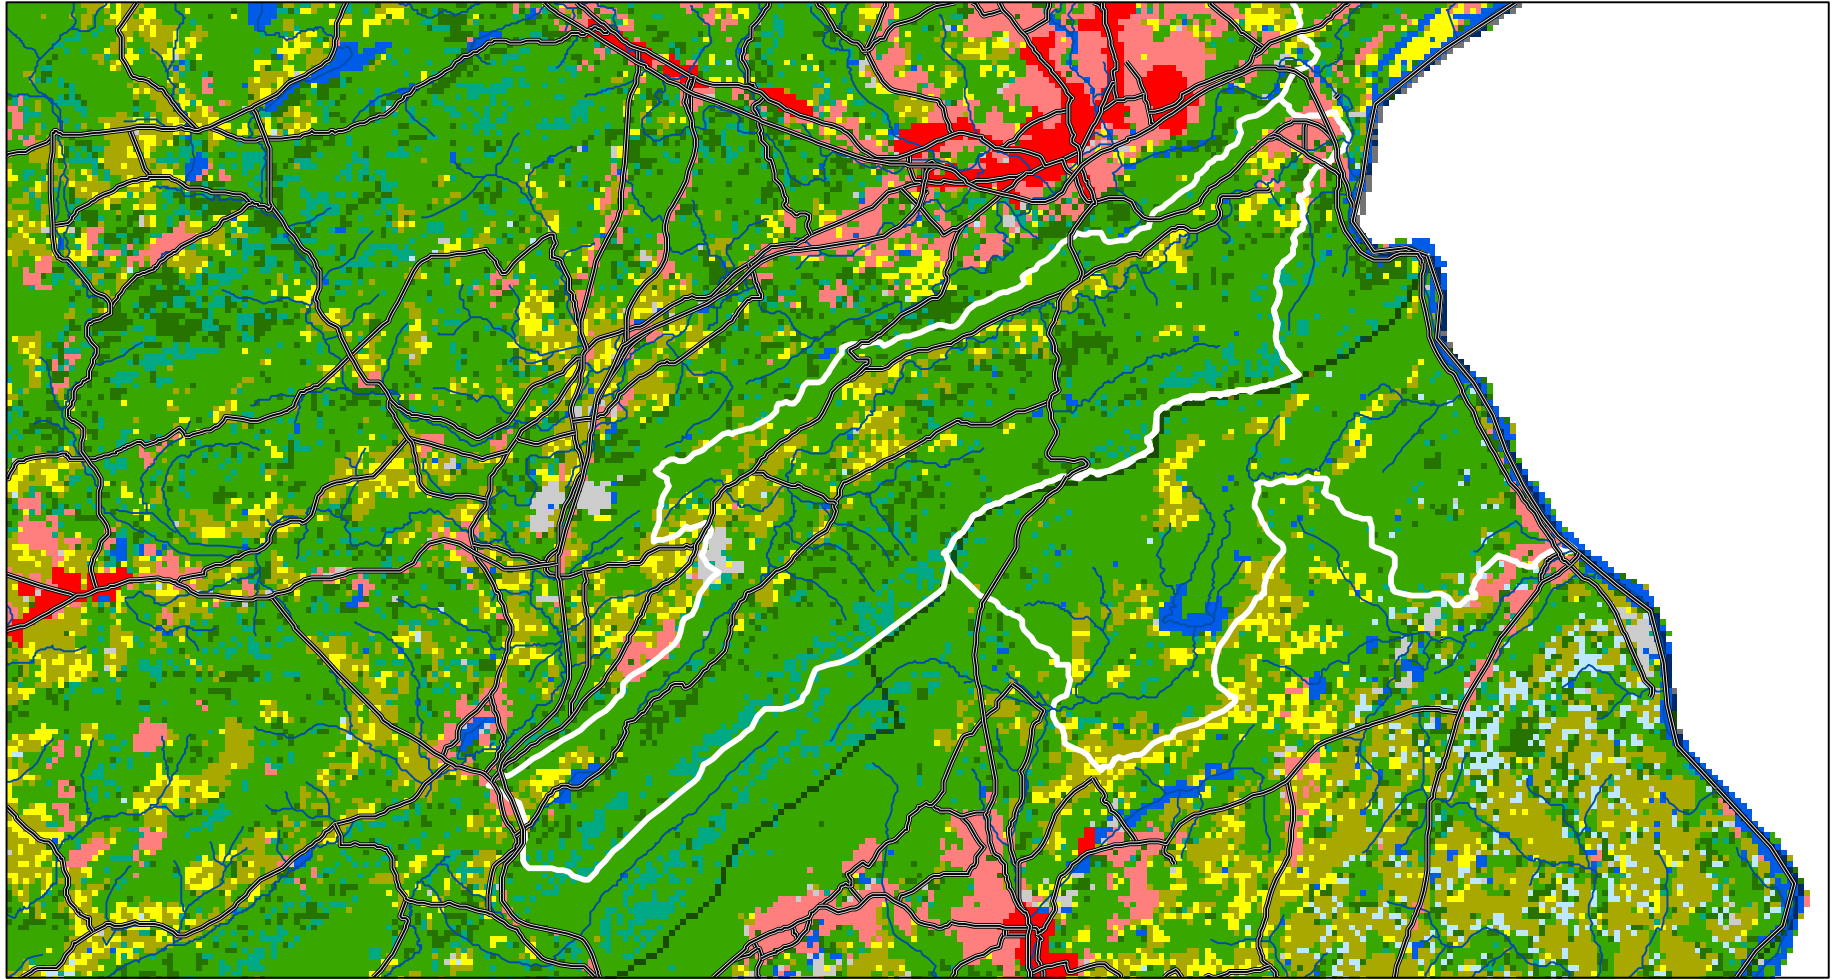

# Cherry Valley Watershed IMA

## Legend