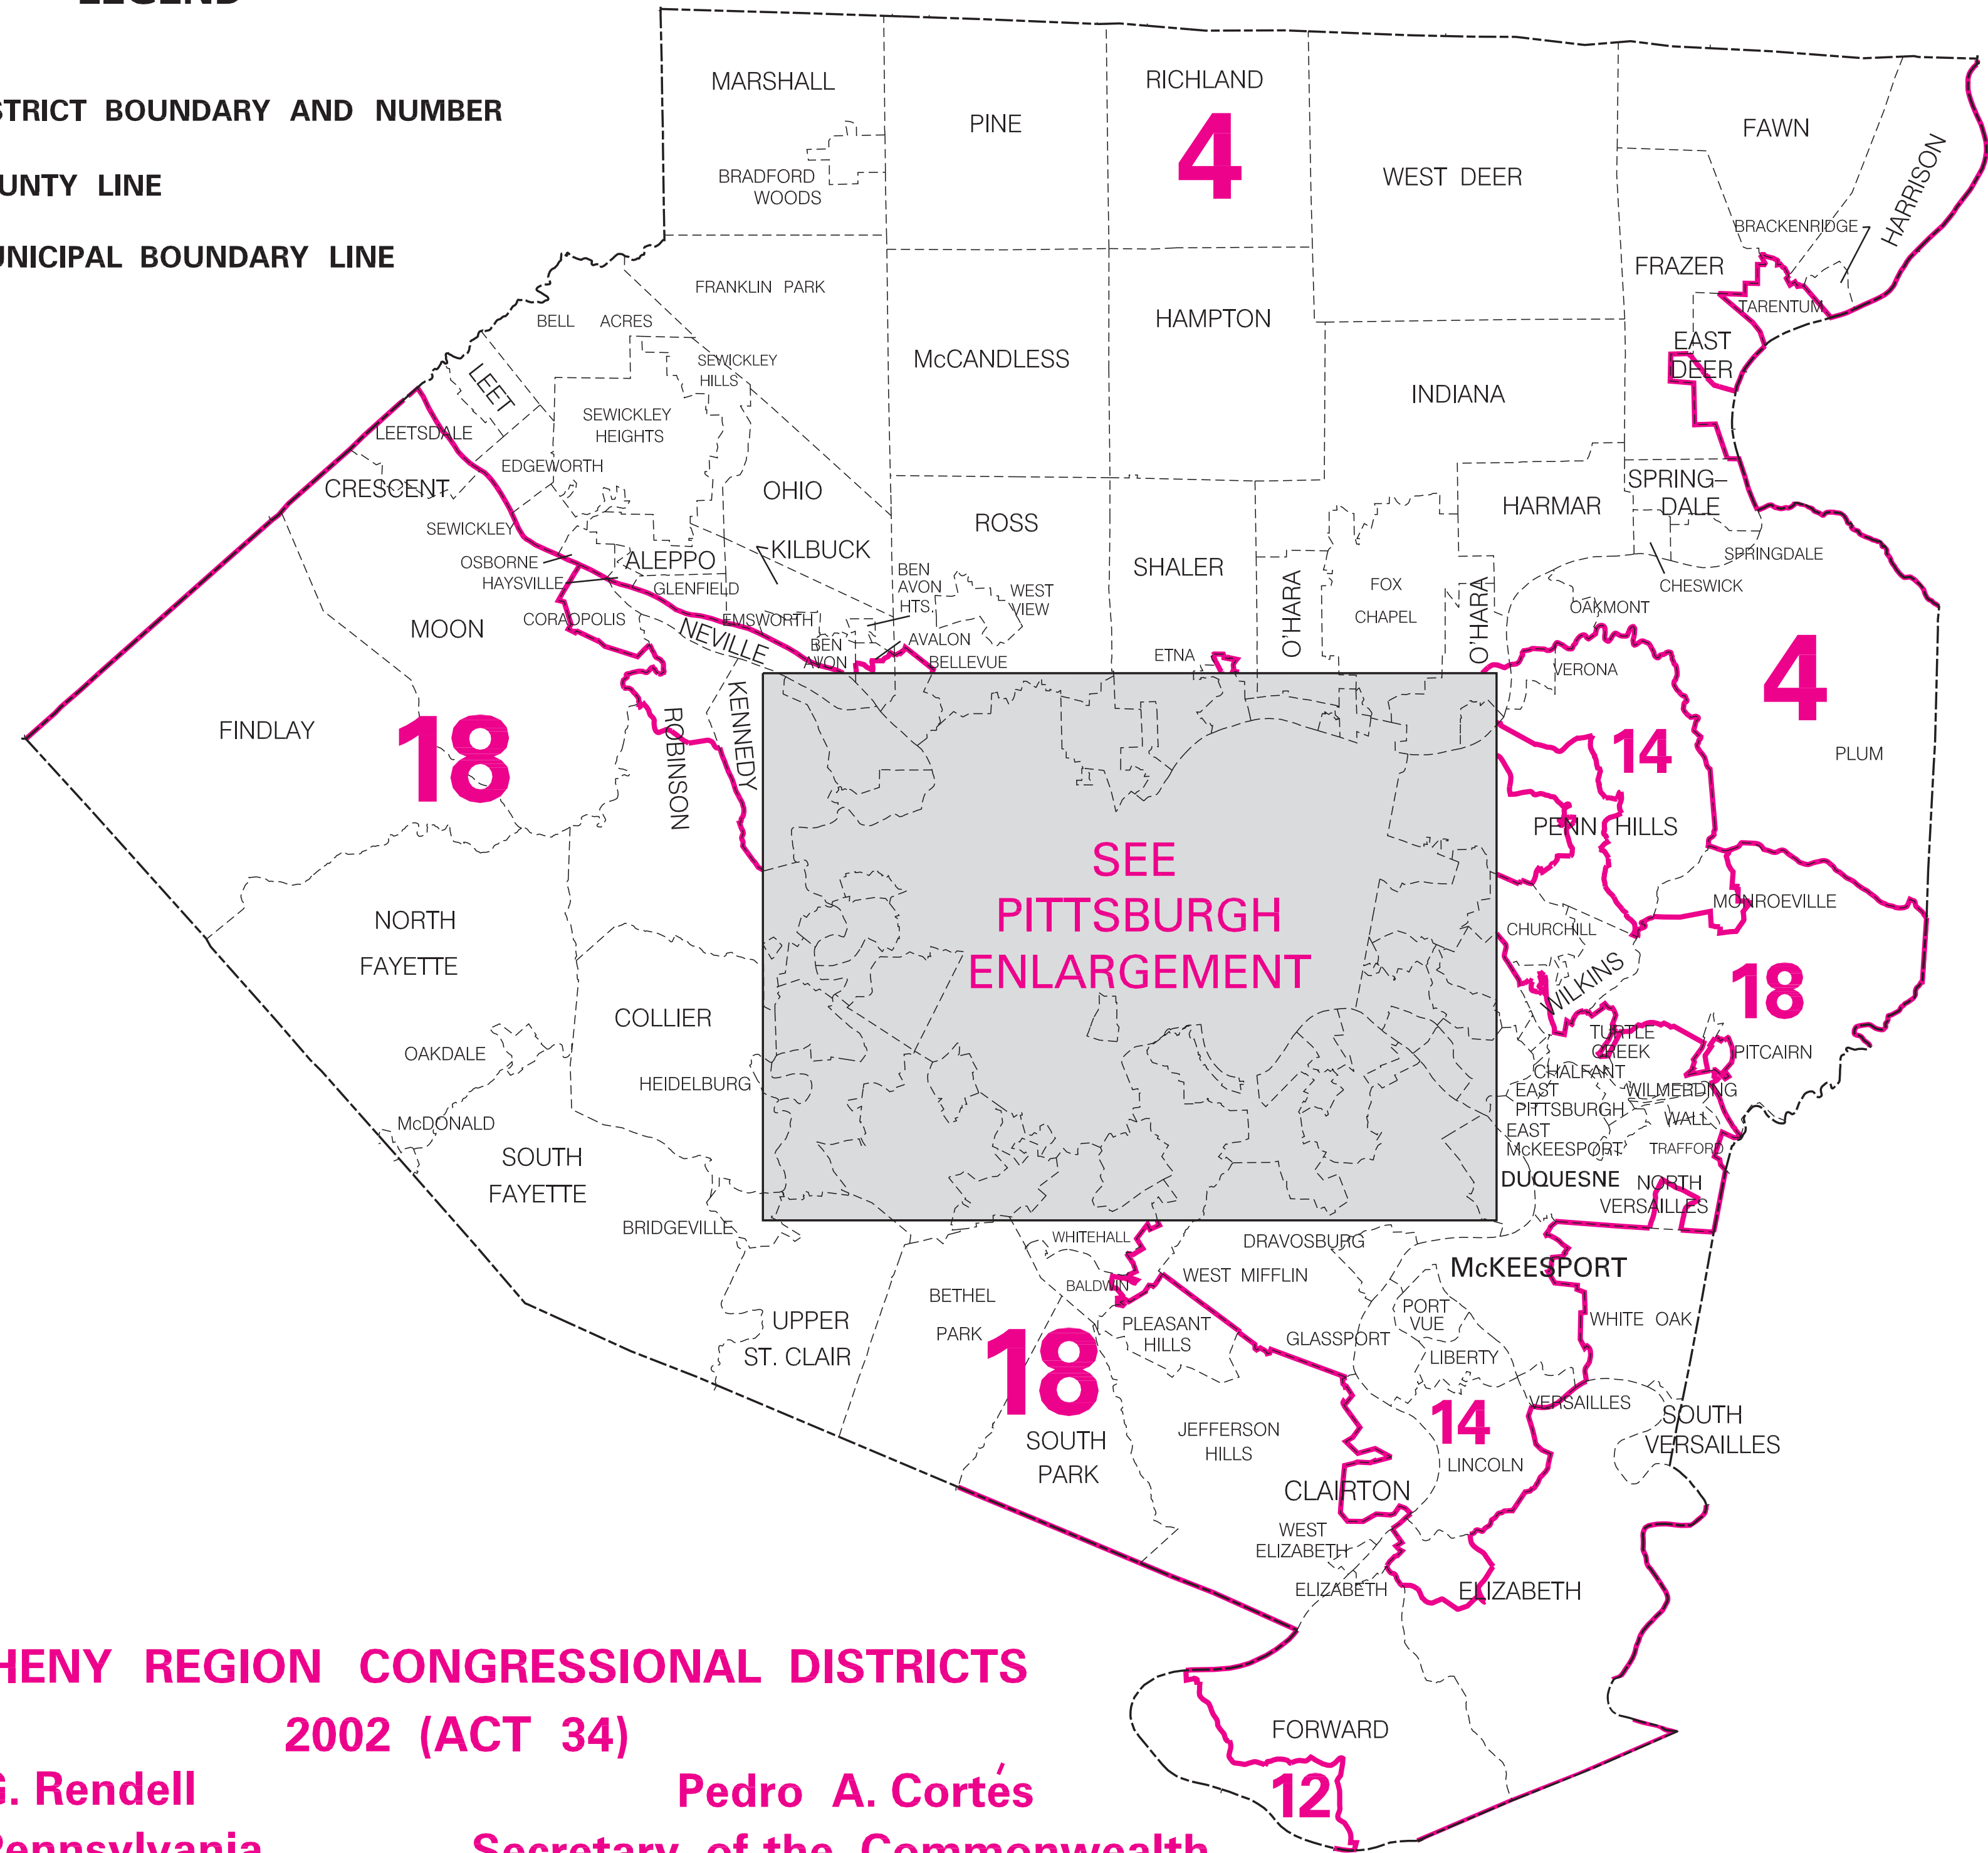

LEGEND

- 14** DISTRICT BOUNDARY AND NUMBER
- COUNTY LINE
- MUNICIPAL BOUNDARY LINE

ALLEGHENY REGION CONGRESSIONAL DISTRICTS

2002 (ACT 34)

Edward G. Rendell
Governor of Pennsylvania

Pedro A. Cortés
Secretary of the Commonwealth